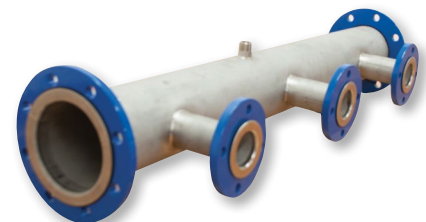

FLANGE & PIPING PRODUCTS

CTS Flange & Piping Products

TABLE D/E/H FLANGES

ANSI FLANGES

DIN FLANGES

UNDERGROUND FLANGES

PRESS FIT FLANGES

COLLET EXPANDERS

VENTURI
FLOW METER

INTEGRATED FLANGED
PIPE SPOOLS

CUSTOM FABRICATION

Home of the original 100% electrolysis protected flange.
Visit ctsflange.com.au for available sizes and flange specifications.

Available from your local CTS supplier
ctsflange.com.au